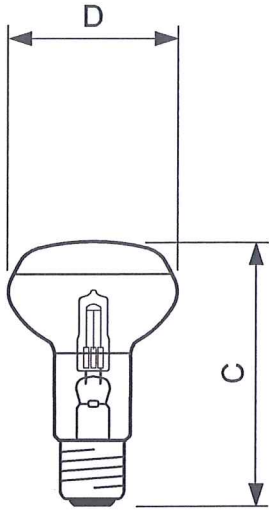

### • Product Dimensions

Overall Length C	104 (max) mm
Diameter D	64 (max) mm

### Dimensional drawing

E27